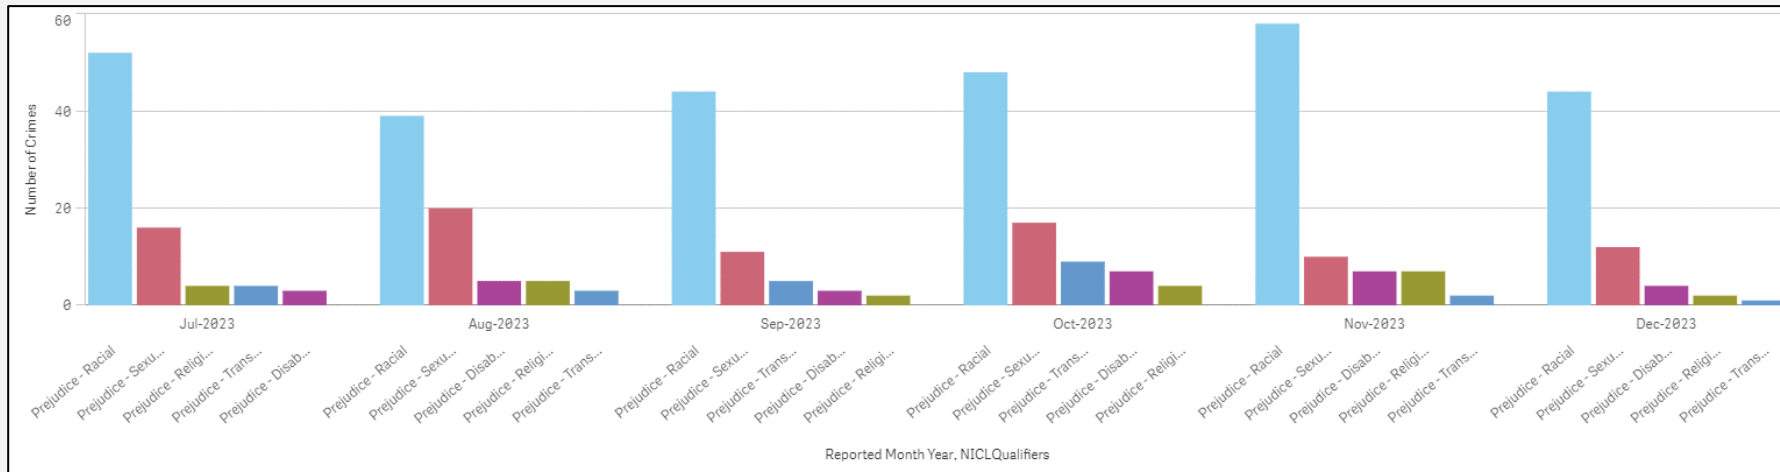

Performance – Hate Crime Overview

Force

Monthly hate crime volumes remain within nominal bounds with no exception. Year on year trend

Data is reporting increases in Transgender and Sexual Orientation related hate which follows National trends.

Data from the victim satisfaction survey reports that Hate Crime victims have an 84.5% overall satisfaction rate with the service they receive from Wiltshire Police (data currently only available to March 2023).

Force Hate Crime (6 months to December 2023)

Salisbury NPT

Hate Crime	Number of Crimes	Change (n)	Change (%)
Totals	105	-23	-18.0%
Prejudice - Racial	76	-16	-17.4%
Prejudice - Sexual orientation	15	2	15.4%
Prejudice - Disability	11	-7	-38.9%
Prejudice - Transgender	8	1	14.3%
Prejudice - Religion	1	-2	-66.7%

Salisbury Hate Crime Year on Year Comparison (January 2023 – December 2023)
Note: An individual crime can be tagged with more than 1 prejudice type (e.g sexual orientation & transgender)