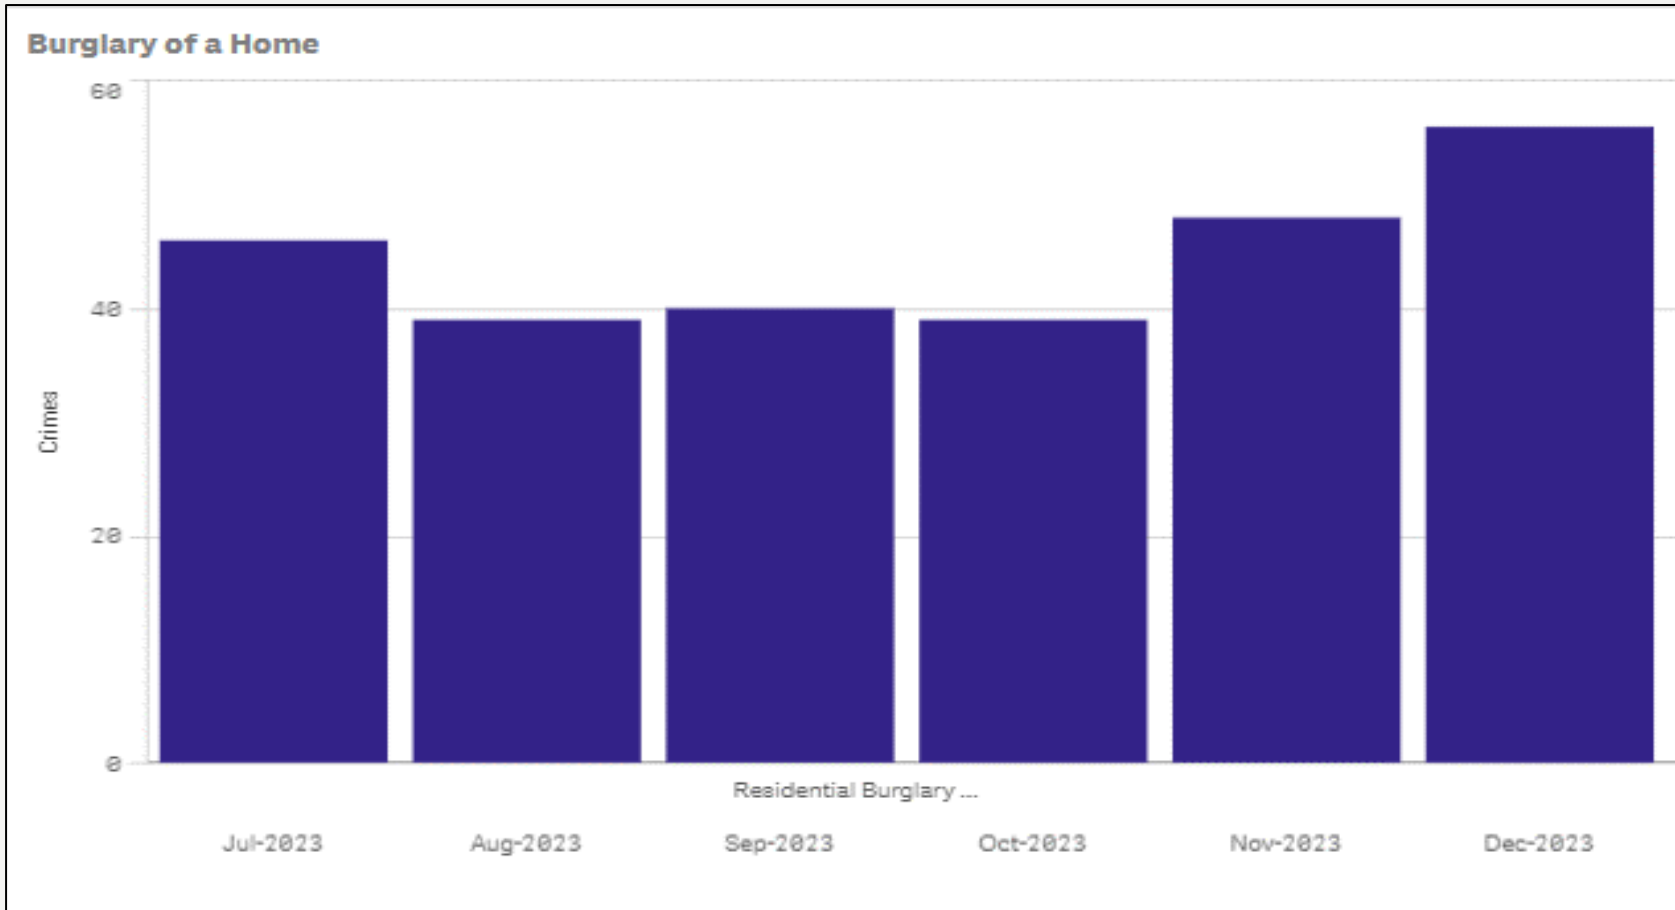

Performance – Burglary Overview

Force

Force wide Burglary of a Home (6 months to December 2023)